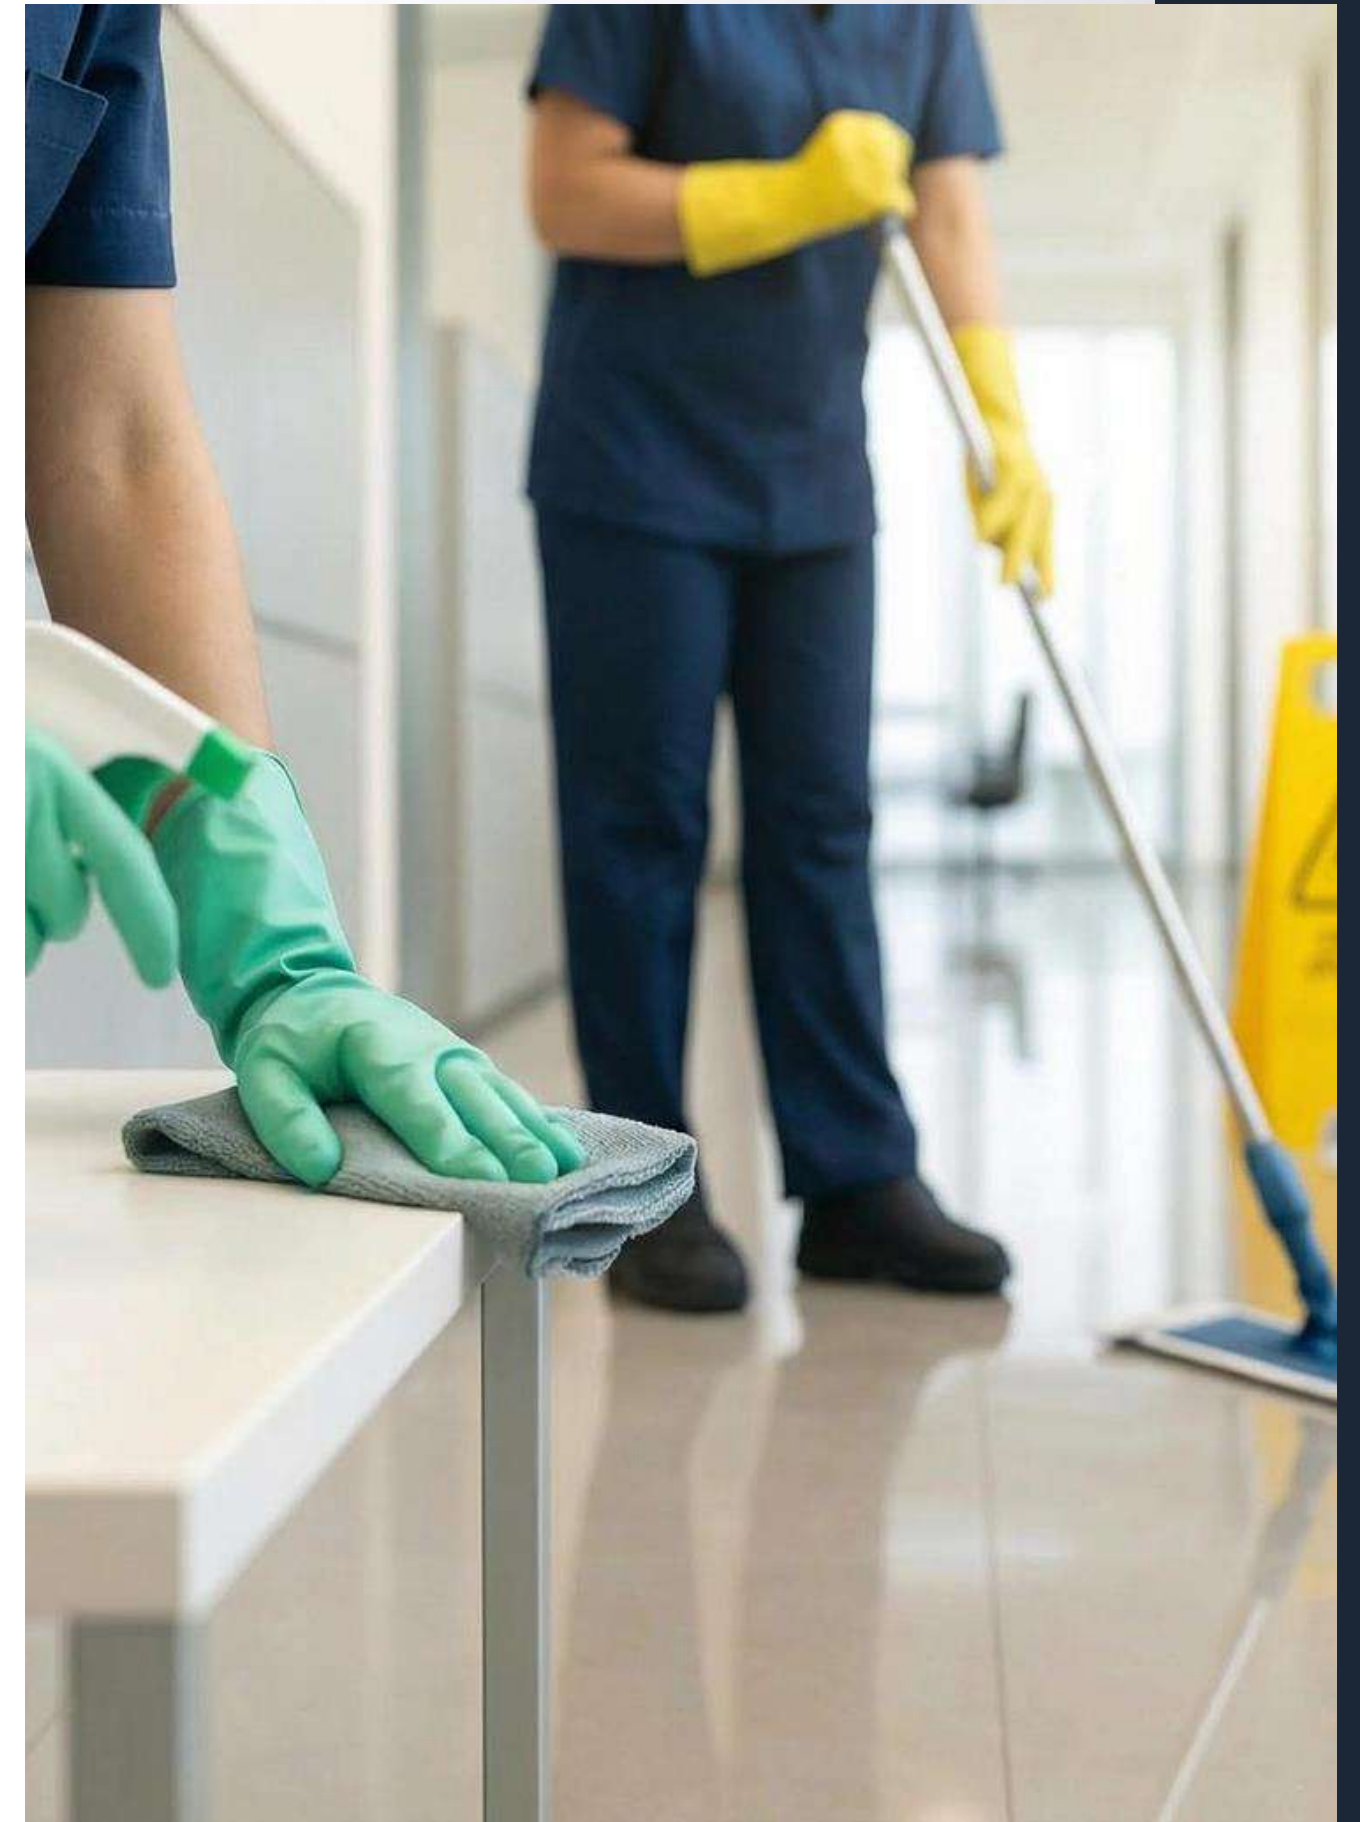

Simple 4 Steps Process

- ➔ **1 – Schedule you Free Estimate:** Choose your preferred date and time. Our team will review your needs and schedule a convenient consultation.
- ➔ **2 – Customized Cleaning Plan:** We assess your facility and create a tailored cleaning plan designed for your workspace and routine.
- ➔ **3 – Professional Cleaning Service:** Our trained team arrives fully equipped and performs the service with efficiency, care, and attention to detail.
- ➔ **4 – Enjoy you Spotless Space:** Relax and focus on your business while we maintain a clean, healthy, and professional environment.